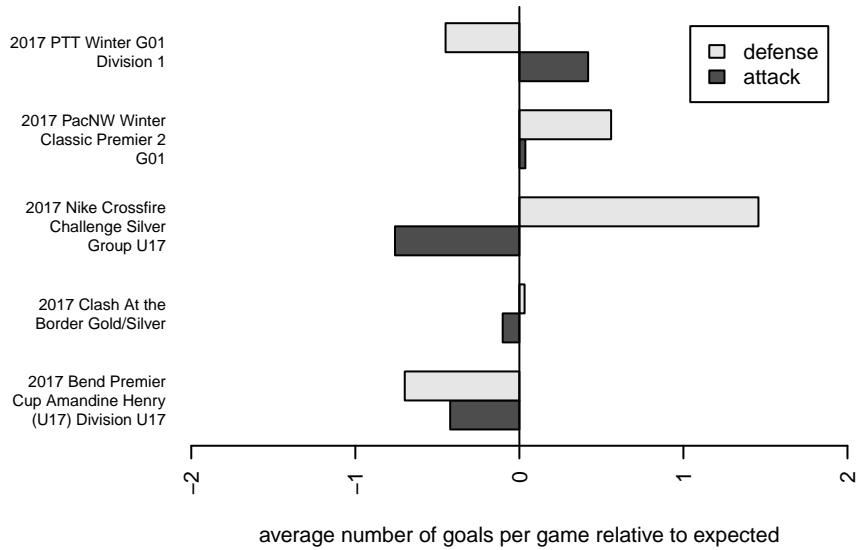

# Pacific FC Blue G01

Pacific FC  
Battleground, WA  
G01 total strength=1441  
attack=14.87 defense=5.72  
spr league = PTT Win G01 Div 1

alt names used:  
Pacific FC Blue G01  
Pacific FC 01 Blue

Venues played:  
2017 Clash At the Border Gold/Silver  
2017 Nike Crossfire Challenge Silver Group U1  
2017 Bend Premier Cup Amandine Henry (U17)  
2017 PacNW Winter Classic Premier 2 G01  
2017 PTT Winter G01 Division 1

**attack and defense variance (black dot)  
relative to other teams  
and top 10 in region**

**attack and defense rating  
relative to others at age  
and all opponents in last 13 months**

**Performance relative to 13 month average**