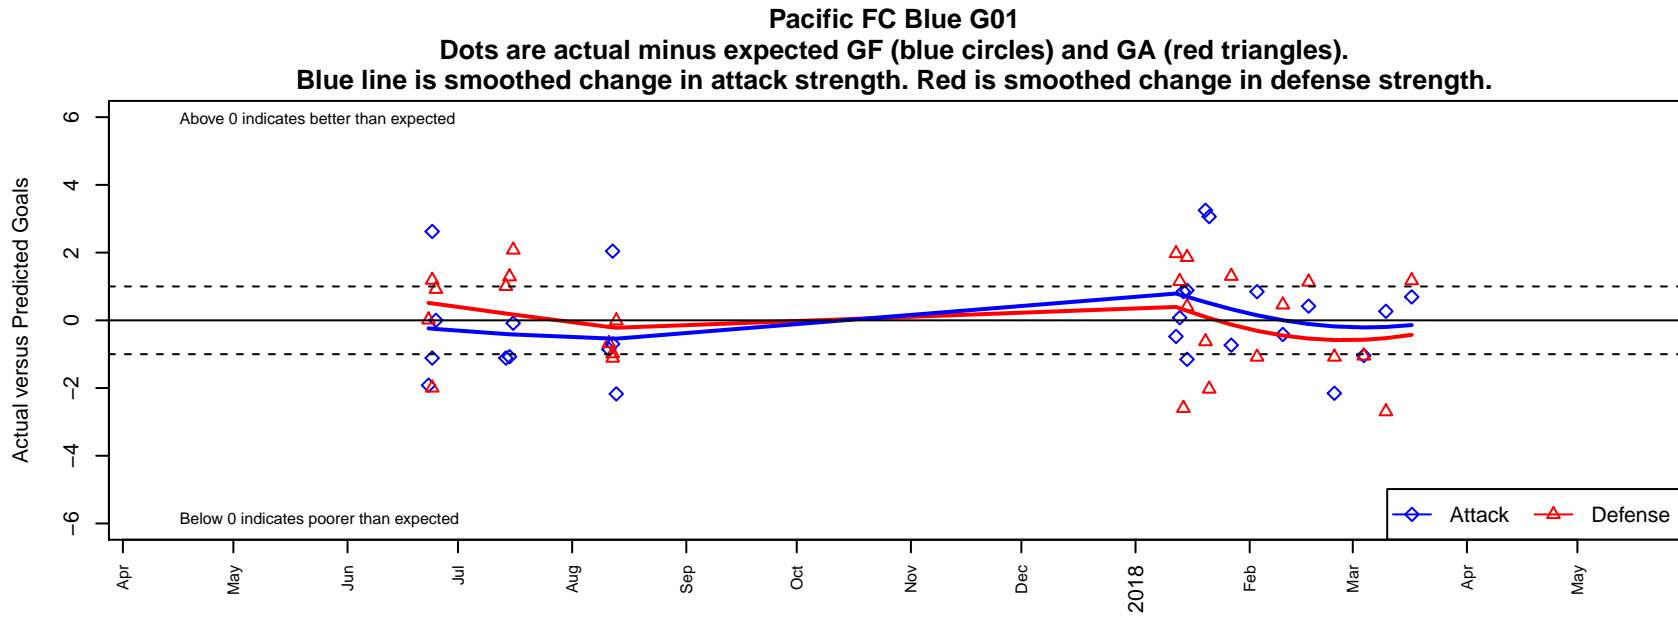

# Pacific FC Blue G01

Pacific FC  
Battleground, WA  
G01 total strength=1441  
attack=14.87 defense=5.72  
spr league = PTT Win G01 Div 1

alt names used:  
Pacific FC Blue G01  
Pacific FC 01 Blue

Venues played:  
2017 Clash At the Border Gold/Silver  
2017 Nike Crossfire Challenge Silver Group U1  
2017 Bend Premier Cup Amandine Henry (U17)  
2017 PacNW Winter Classic Premier 2 G01  
2017 PTT Winter G01 Division 1

**attack and defense variance (black dot)  
relative to other teams  
and top 10 in region**

**attack and defense rating  
relative to others at age  
and all opponents in last 13 months**

**Performance relative to 13 month average**