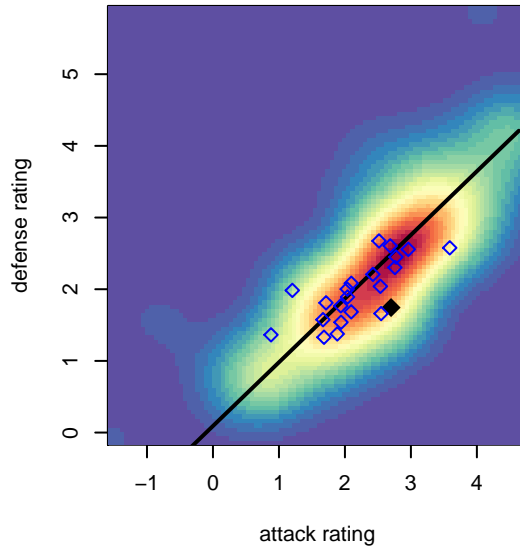

# Pacific FC Blue G01

Pacific FC  
Battleground, WA  
G01 total strength=1441  
attack=14.87 defense=5.72  
spr league = PTT Win G01 Div 1

alt names used:  
Pacific FC Blue G01  
Pacific FC 01 Blue

Venues played:  
2017 Clash At the Border Gold/Silver  
2017 Nike Crossfire Challenge Silver Group U1  
2017 Bend Premier Cup Amandine Henry (U17)  
2017 PacNW Winter Classic Premier 2 G01  
2017 PTT Winter G01 Division 1

**attack and defense variance (black dot)  
relative to other teams  
and top 10 in region**

**attack and defense rating  
relative to others at age  
and all opponents in last 13 months**

**Performance relative to 13 month average**