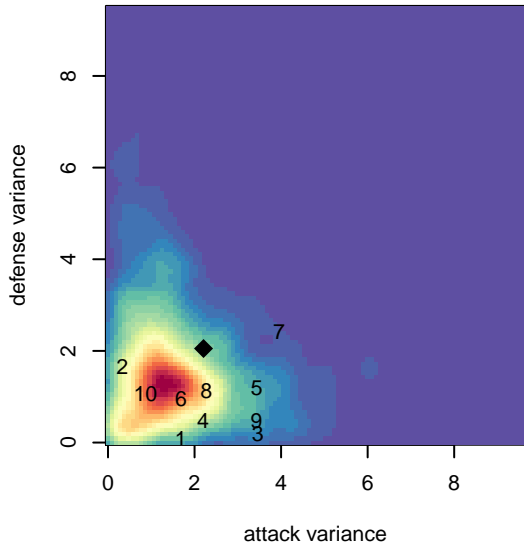

# Pacific FC Blue G01

Pacific FC  
Battleground, WA  
G01 total strength=1441  
attack=14.87 defense=5.72  
spr league = PTT Win G01 Div 1

alt names used:  
Pacific FC Blue G01  
Pacific FC 01 Blue

Venues played:  
2017 Clash At the Border Gold/Silver  
2017 Nike Crossfire Challenge Silver Group U1  
2017 Bend Premier Cup Amandine Henry (U17)  
2017 PacNW Winter Classic Premier 2 G01  
2017 PTT Winter G01 Division 1

**attack and defense variance (black dot)  
relative to other teams  
and top 10 in region**

**attack and defense rating  
relative to others at age  
and all opponents in last 13 months**

**Performance relative to 13 month average**