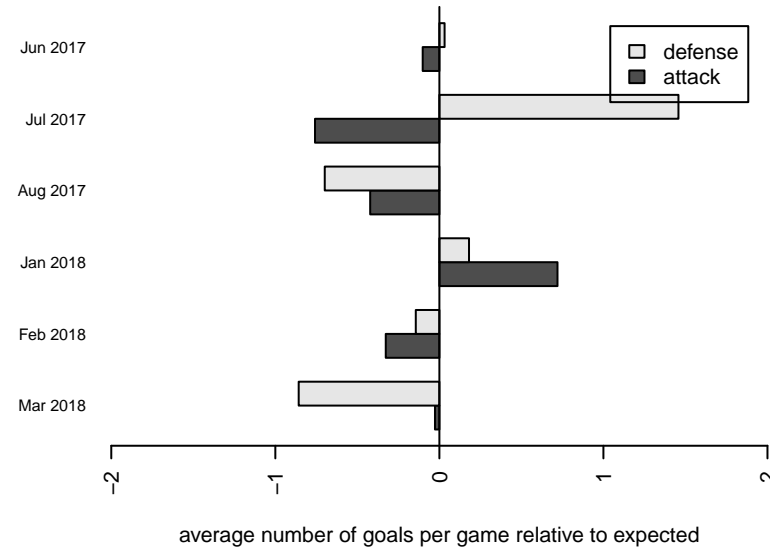

Performance relative to 13 month average